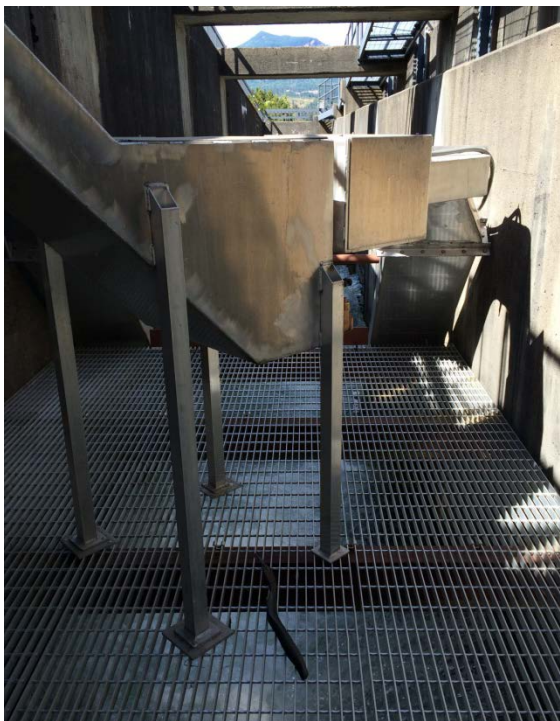

MEMORANDUM FOR THE RECORD

SUBJECT: 15BON69 MFR – Pacific Lamprey mortality at Bonneville’s Bradford Island LPS.

On 9 August 2015, Corps personnel from the Fish Field Unit contacted Project Fisheries to report a Pacific Lamprey mortality recovered from grating below rest box #1 of the Bradford Island Lamprey Passage System (LPS), as seen in the bottom photo below.

Information collected is provided below:

- A. Species – Pacific Lamprey (*Entosphenus tridentatus*)
- B. Origin – Unknown
- C. Lengths – 62 cm
- D. Tags – None
- E. Marks and Injuries found on carcass – None
- F. Cause and Time of Death – Unknown
- G. Future and Preventative Measures – None

Sincerely,
Bonneville Fisheries